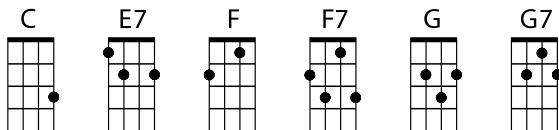

FREIGHT TRAIN Elizabeth Cotten (written at age 12, in 1907)

8 strums/chord unless noted. 1,2,3,4 1,2,3,4 C//// ////

Chorus

C G7 G C
Freight train, freight train, run, so fast; freight train, freight train, run, so fast.
E7 F C//// G7//// C//// ////
Please don't tell what train I'm on; they won't know what route I'm goin'.
E7 F//// F7//// C//// G7//// C

Verse 1

C G7 G C
When I'm dead and in my grave, no more good times here I crave.
E7 F C//// G7//// C//// G7////
Place the stones at my head & feet, tell them all I'm gone to sleep.

Chorus

Verse 2

C G7 G C
When I die Lord, bury me deep, down at the end of Chestnut Street.
E7 F C//// G7//// C//// G7////
Where I can hear old Number Nine, as she comes rolling by.

Chorus

Linda Zielinski F.U.N. 2/11/18