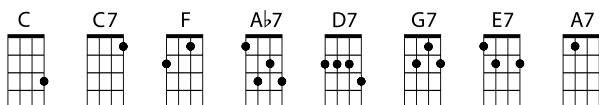

## UKULELE SWING The Jive Aces

Intro: C//// C7//// F//// Ab7//// D7//// G7//// C//// G7////

Verse:

C                    C7                    F                    Ab7  
If you are feeling down, there's no use for you to frown.

D7                    G7                    C

You can do the Ukulele Swing.

Bridge:

E7                    A7  
If you like to croon, you can croon this little tune,

D7                    G7                    C                    G7

You can do the Ukulele Swing.

Repeat verse, ukes only. Any scat singers? Any uke solos?

Repeat bridge

Repeat verse and bridge, then, Outro:

D7                    G7                    C/ C/ CM7/ C7/ A7////

Well, you can do the Ukulele Swing.

D7                    G7                    C// C7// F// Ab7// F// G7// C/ G7/ C/

Well, you can do the U ku le le Swiiiiiiiiing!

LZ 6/30/15