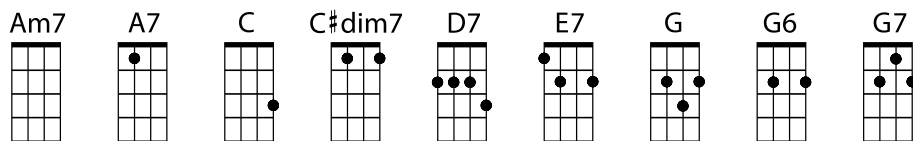

BILL BAILEY

Hughie Cannon, 1902, arr. Adam Perlmutter (with a little LZ)

Chord= 8 beats unless noted. 1st sung note: D 1,2,3,4 1,2,3,4

G6 G6
Won't you come home, Bill Bailey, won't you come home;
G6 D7
She moaned the whole day long;
Am7//// D7//// Am7//// D7////
I'll do the cooking, darling, I'll pay the rent:
Am7//// D7//// G6//// Am7// D7////
I know I done you wrong.

G6 G6
Remember that rainy evening, I drove you out;
G7 C
With nothing but a fine-tooth comb;
C//// C#dim//// G//// E7////
I know I'm to blame; well, ain't that a shame;

1st & A7//// D7//// G// E7// A7// D7//
2nd times Bill Bailey won't you please come home!

Repeat song, ukes only

3rd time: Repeat song, singing too; use this line to close:

A7//// D7//// G//// E6/ F6/ G6/
Bill Bailey won't you please come home! (bar frets 5,6,7)

Linda Zielinski Nov 5, 2017 F.U.N.