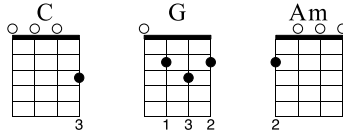

Melody from Dvorak's New World Symphony

Sign up for free ukulele skill builders at www.UkuleleInTheDark.com

arranged by Guido Heistek

Moderate ♩ = 120

Uke 1

Uke 2

Uke 1

Uke 2

Uke 1

Uke 2

The tablature is organized into three systems, each with a Uke 1 and Uke 2 part. The first system covers measures 1-4 with chords C and G. The second system covers measures 5-8 with chords C and G. The third system covers measures 9-12 with chords Am, G, and Am. Fingerings and string numbers (T, A, B) are indicated throughout.